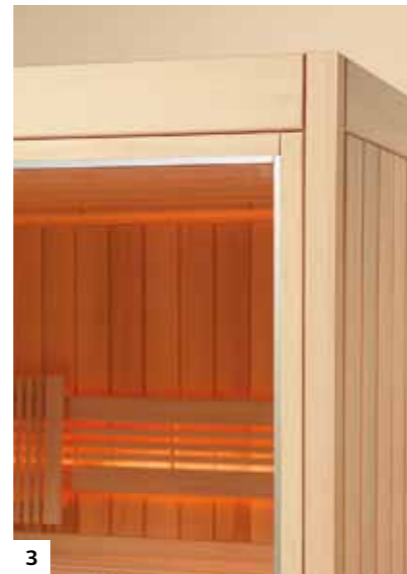

KOMFORT PLUS

Die anpassungsfähige Massivholzsauna Komfort Plus besteht aus feinjählig gewachsener Weißtanne, die aus den Hochlagen des Schwarzwaldes stammt. Sie zeichnet sich durch ihre ebenmäßige, astfreie Oberflächenstruktur aus, die auch ihr Innenleben aus hellem Espenholz so elegant und luxuriös wirken lässt. Verschiedene Gestaltungsoptionen für den Außenbereich wie das Kolorglasdesign verleihen ihr einen erhabenen Charakter.

Material Feinjählig gewachsene, im Sichtbereich astfreie Tanne aus den Hochlagen des Schwarzwaldes

Wandelemente Senkrecht angeordnete Blockbohlen aus Massivholz; vollkommen verzugsfrei; Grundrahmen, Mitteltür und Deckenrahmen werden mit den Eckpfosten zu einer extrem belastbaren Rahmenkonstruktion vereint

Wandstärke 44 mm

Saunahöhe 2100 mm

Erhältliche Sonderhöhen 1995 mm, 2205 mm

Details Eine breite schwellenlose Ganzglastür (734 mm x 1890 mm) mit elegantem Türgriff (Holz/Edelstahl) ist in der Standardausführung bereits enthalten; auf Wunsch sind weitere Türbreiten und -höhen lieferbar; auch mit einer Vielzahl von Ganzglasfronten mit integrierter Tür und Eckeinstieg erhältlich

Besonderheiten Keine Leisten oder sichtbare Eckpfosten; ausgezeichnete Flexibilität beim Einpassen an räumliche Gegebenheiten wie Dachschrägen

Technikpaket Viliv-D1 Saunaofen 6/7,5/9 KW, Edelstahlmantel, digitale Steuerung mit Vorwahlzeit, 20 kg original finnische Saunasteine

1 Der Saunatyp Komfort Plus mit Ganzglasfront und mittig angeordneter Tür; dreistufige Inneneinrichtung. Säulenofen mit großem Steinvolumen als Extra-Ausstattungsvariante