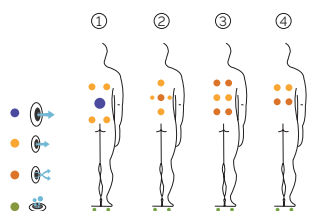

Home

Intimacy and elegance.

CODE 71464

Ideal for 2 people

4 positions

2 seats

Measures: 215 x 171 x 75 cm

Water capacity (l): 520 liters

Weight: Empty 480 kg / Full 1.000 kg

6 colors

4 massages

EXCLUSIVE LINE

EN

AQUAVIA SPA

TECHNICAL SPECIFICATIONS

FEATURES	
Total massage points	28
Massage Jets	20
Air Nozzles	8
Jets / Stainless Steel Nozzles	Standard
Headrests	2
Touch Panel	Standard
Ultraviolet Treatment UV	Standard
Metal structure	Standard
ABS base	Standard
Energy Saving Cover	Standard
EcoSpa	Standard
Nordic Insulation System	Optional
FINISHES	
Colour Sense	4 LED
Pure Line Lighting	Standard
Surround Bluetooth Audio	Optional
Mueble Woodermax	Not available
Aromatherapy	Standard
Barra Acero Inoxidable	Not available
Wifi Spa Control	Optional
Without cabinet	Not available
MESSAGE PUMPS	
Water massage	1800 W / 2.5 CV
Relax Impact Pump	1150 W
FILTRATION AND HEATING	
Recirculation pump	200 W
Water heater	3.000 W
Type of filter	Cartridge
POWER SUPPLY	
Power requirement to 230 V (LOW/AMP)	3.400 W / 14.6 A
Voltage	230 V / 400 V III

SHELL FINISHES (ACRYLIC COLORS)

FURNITURE FINISHES (OUTDOOR CABINET)

Solid Surface

FEATURES

OPTIONAL FEATURES

According to our policy of constant evolution, we reserve the right to modify the specifications in part or in whole without forewarning.